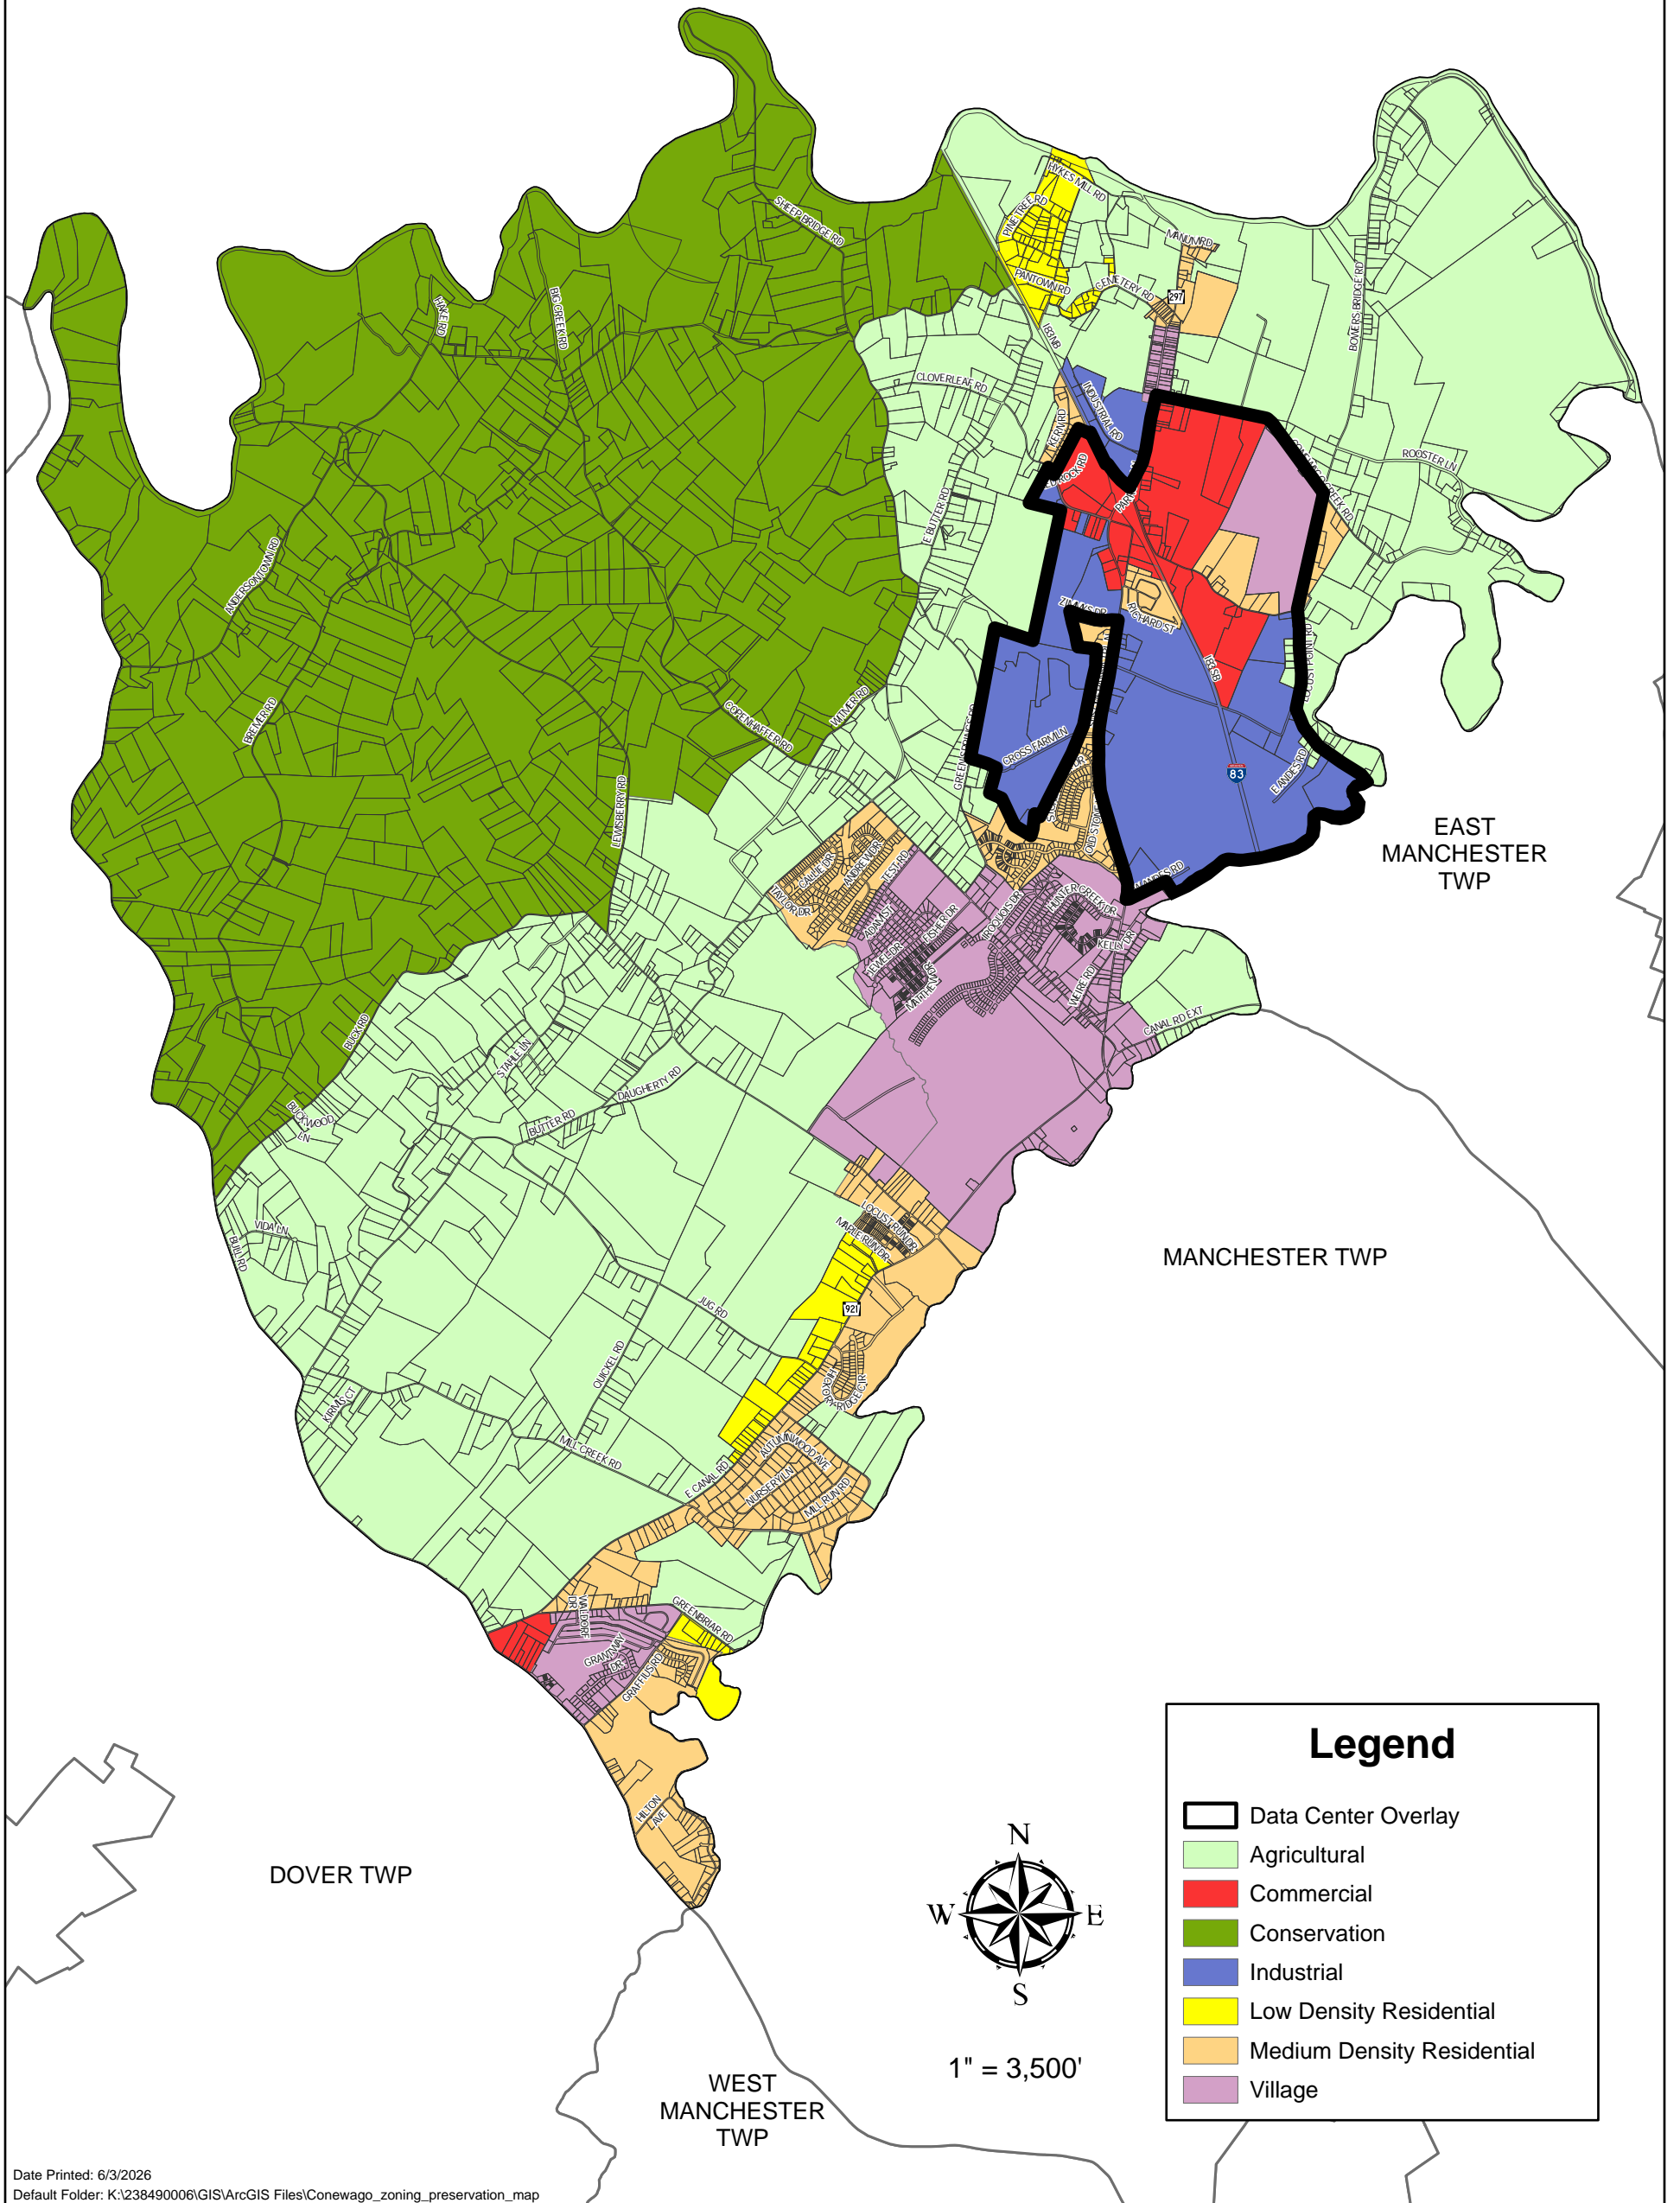

Conewago Township

Draft Data Center Overlay

NEWBERRY TWP

EAST
MANCHESTER
TWP

MANCHESTER TWP

DOVER TWP

WEST
MANCHESTER
TWP

Legend

- Data Center Overlay
- Agricultural
- Commercial
- Conservation
- Industrial
- Low Density Residential
- Medium Density Residential
- Village

1" = 3,500'